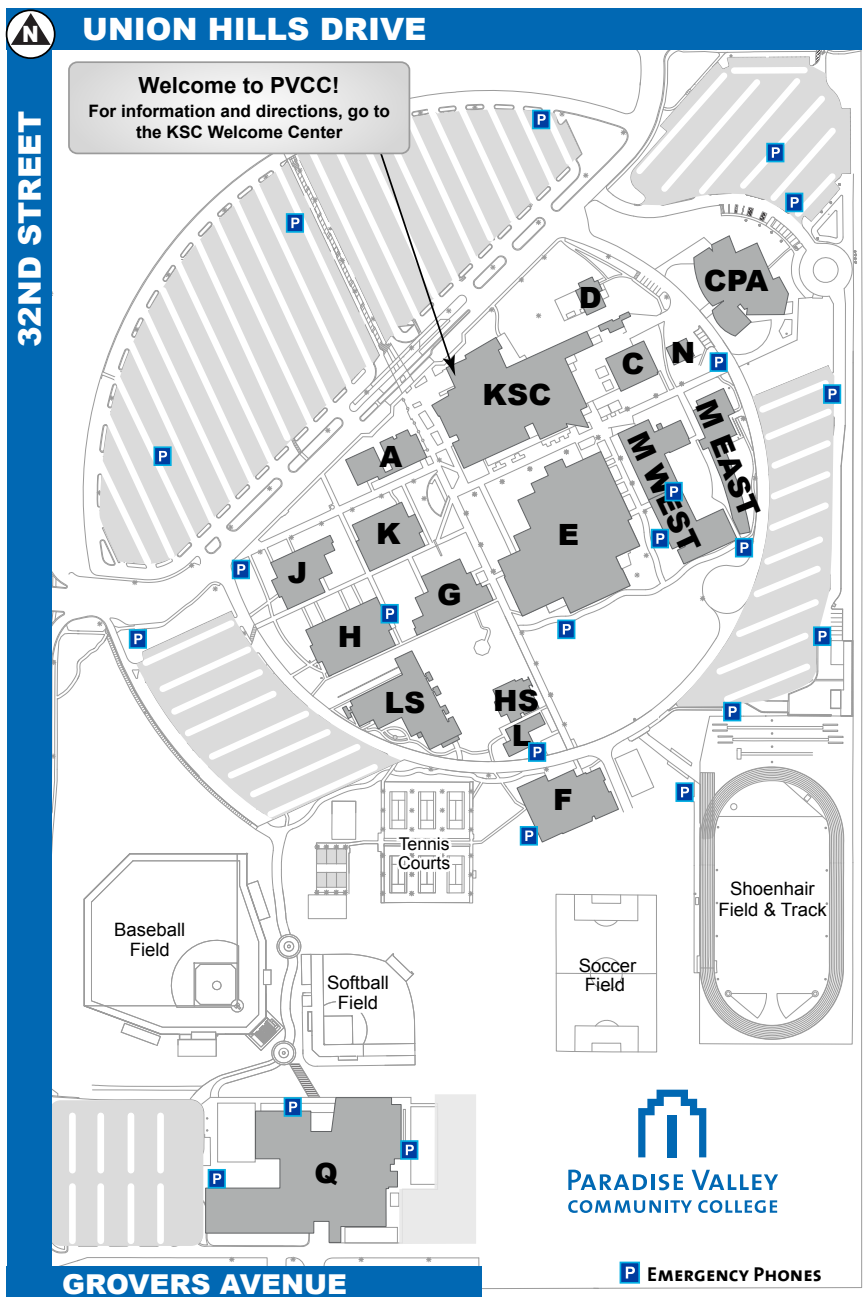

DIRECTORY

Recruitment
Student Development / Early Outreach
Student Life Center

Upper Level

Assessment / Testing Center
Counseling Classroom: KSC2009
Conference Room: Hohokam Room: KSC2605
Employee & Organizational Learning
Human Resources Office
Marketing / Public Information Office
Northern Arizona University Offices
Puma Press
Veterans' Services

L L BUILDING

Classrooms: L101 — L102
EMT Skills Lab
Athletics Department
EMT & Fire Science Departments
Faculty Offices

LS LIFE SCIENCES BUILDING

Classrooms: LS109, LS201 — LS206
Conference Room: LS217
Faculty Offices
Laboratories: LS101 — LS108

M M BUILDING - East Wing

BEHAVIORAL SCIENCES DIVISION
COMMUNICATION & HUMANITIES DIVISION
FINE & PERFORMING ARTS DIVISION
SOCIAL SCIENCES DIVISION
Studio Theater
Conference Rooms: M197, M297
Faculty Offices

M M BUILDING - West Wing

Art Studio: M142
Classrooms: M101 — M134 (Lower Level)
Classrooms: M201 — M234 (Upper Level)

N MUSIC BUILDING

Classrooms: N101 — N103

Q Q BUILDING

Classrooms: Q130, Q151—152, Q201—209, Q301—305, Q401—405
Center for Teaching & Learning
MATHEMATICS DIVISION
Math Center and Testing
Conference Rooms: Q120, Q125, Q171, Q262
Faculty Offices