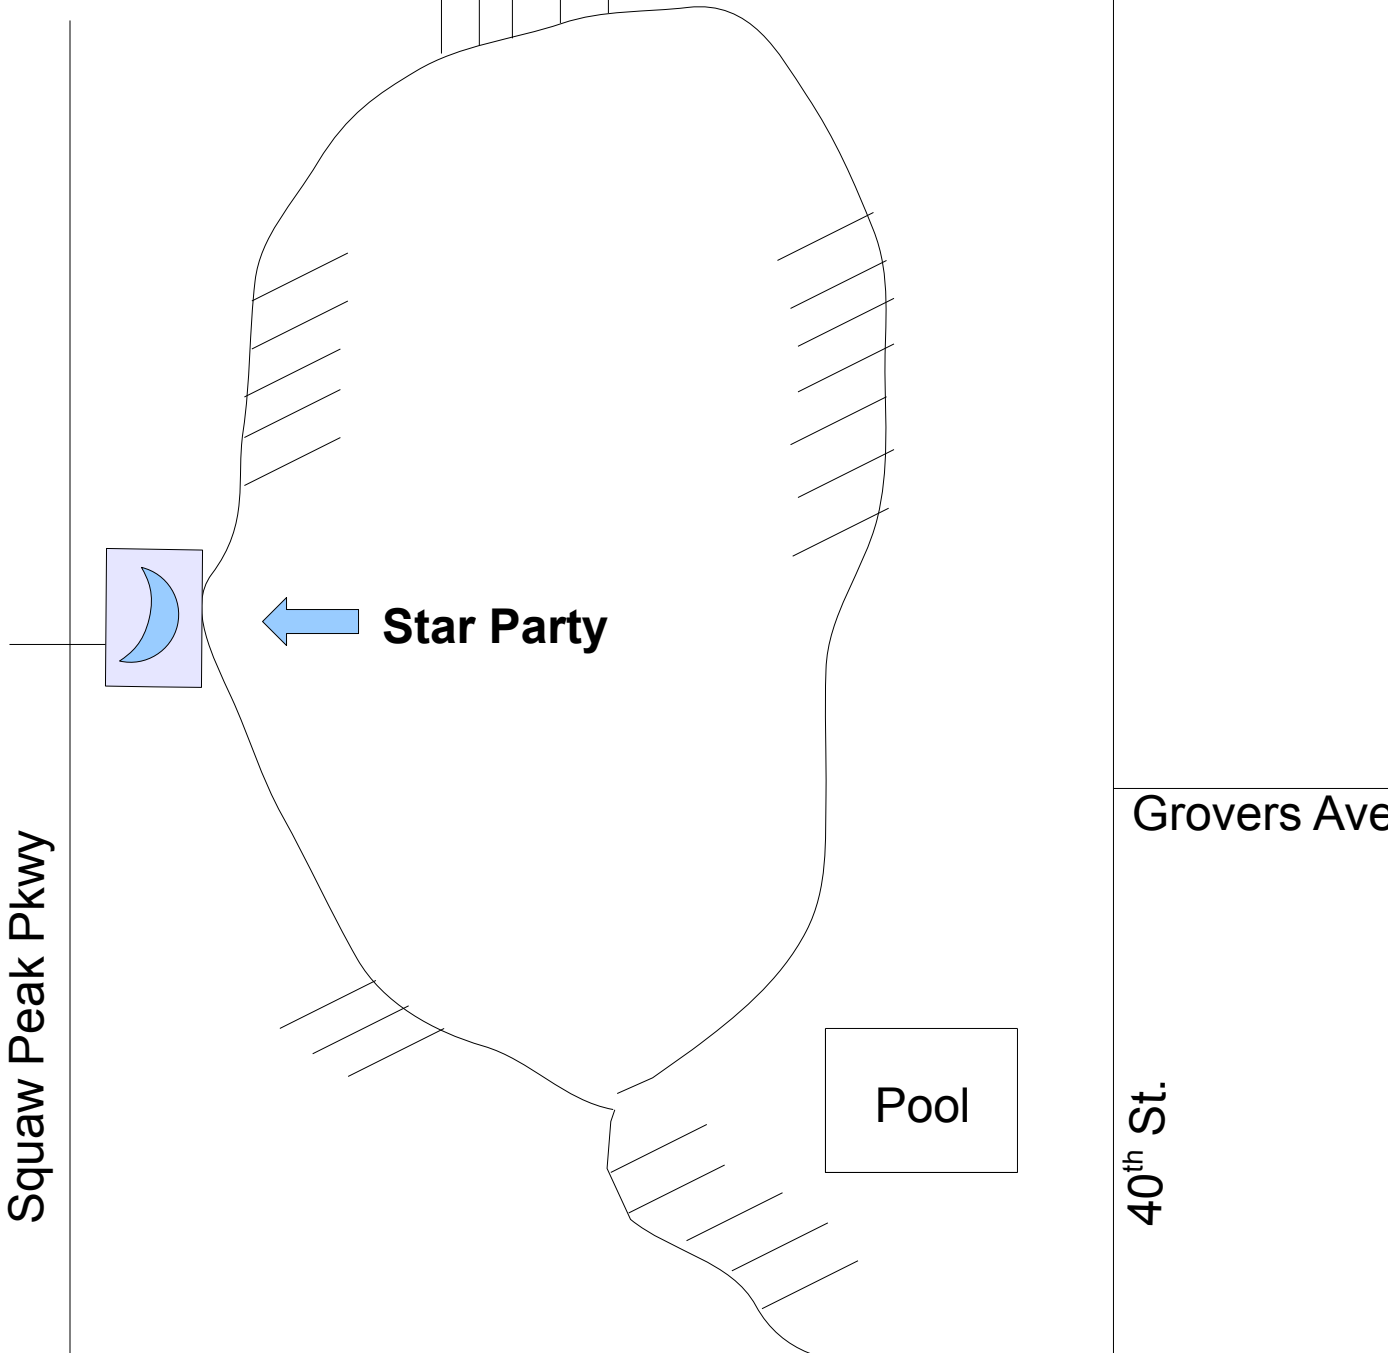

Paradise Valley Park

17490 N 40th St,
Phoenix, AZ 85032
Entrance at Helena Dr

Union Hills Dr

Squaw Peak Pkwy

Grovers Ave

40th St.

Helena Dr.

Danbury

ASTRONOMICAL EVENTS
One hour prior to sundown
to 10pm – RSVP 602-561-5398

Bell Rd.